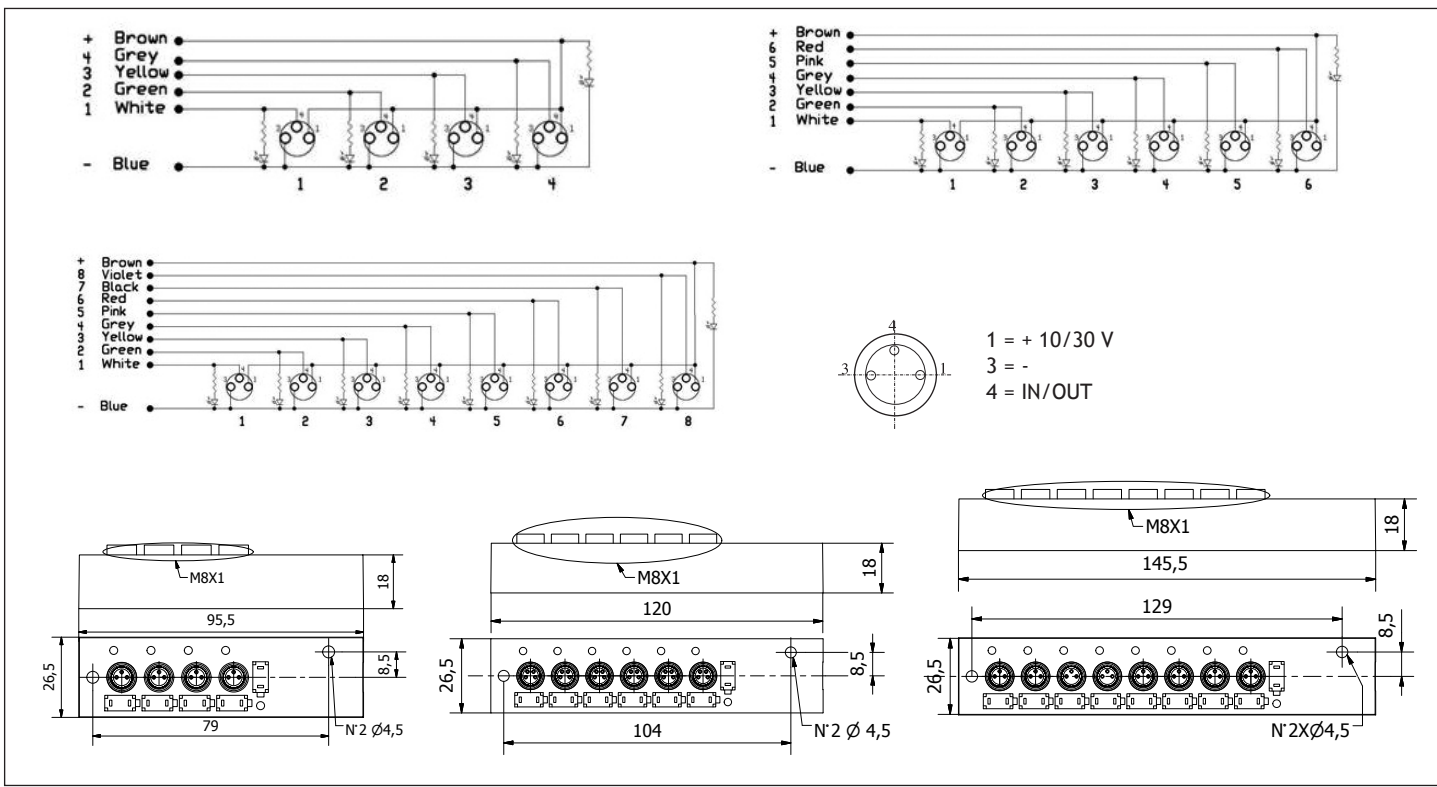

CD M8

M8

4 - 6 - 8 connections

Contatti Contact material	CuZn(Au)
Tensione nominale (max.) Max voltage Max.Spannung	10-30 V AC/DC
Portata max. contatti Max. current Max. Strom	4 A
Logica Logic Bauart	PNP

Codici ordine/Codification/Bestellschlüssel

Lunghezza: **dm**/Lenght: **dm**/Länge: **dm**

- Cavo**
- XPH** 4-6 connections
 - XRN** 8 connections

- 4** 4 Connections
- 6** 6 Connections
- 8** 8 Connections